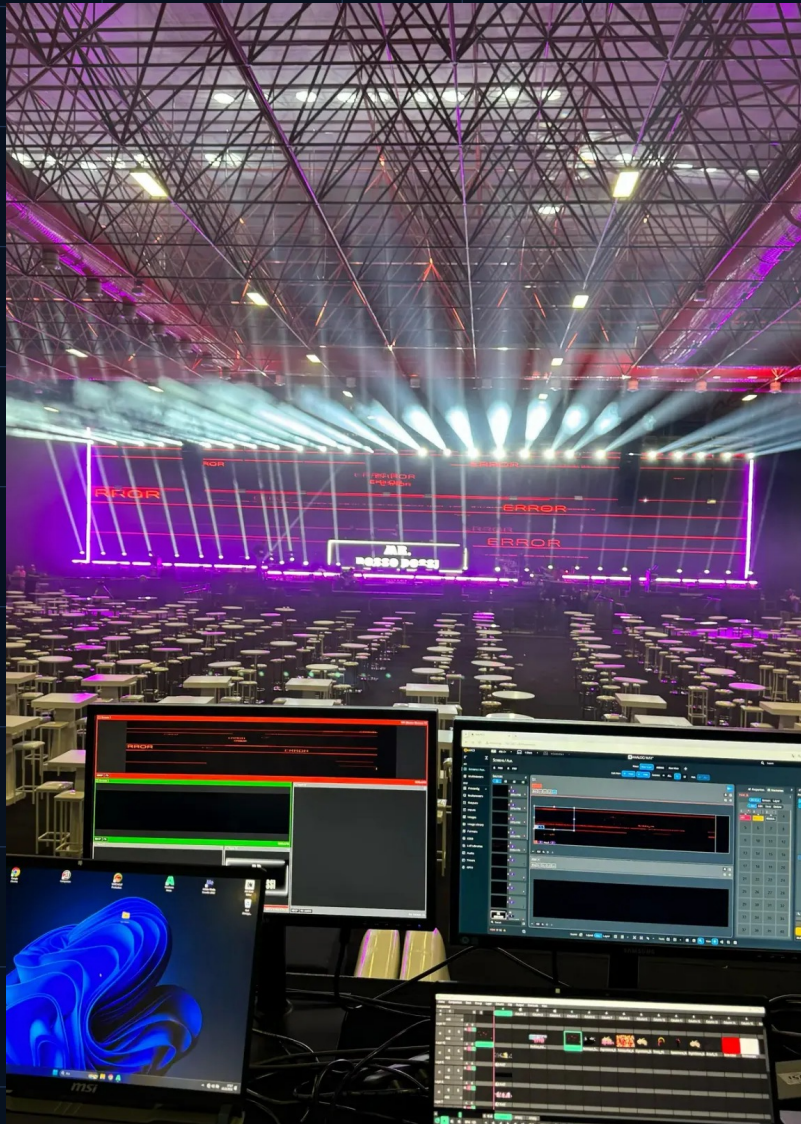

PUBG / PMGC Final

Esports final stage, large LED screen, lighting and arena atmosphere.

Corporate Gala Stage

Indoor LED wall, stage lighting, live performance and gala seating.

Protocol Conference

Conference backwall, LED side screens and press/audience setup.

Stadium Lighting Setup

Large venue lighting, truss and field-scale show production.

Brand Launch LED Experience

LED product stands, brand visibility and indoor experience area.

TECHNICAL OPERATION

From control desk to main stage